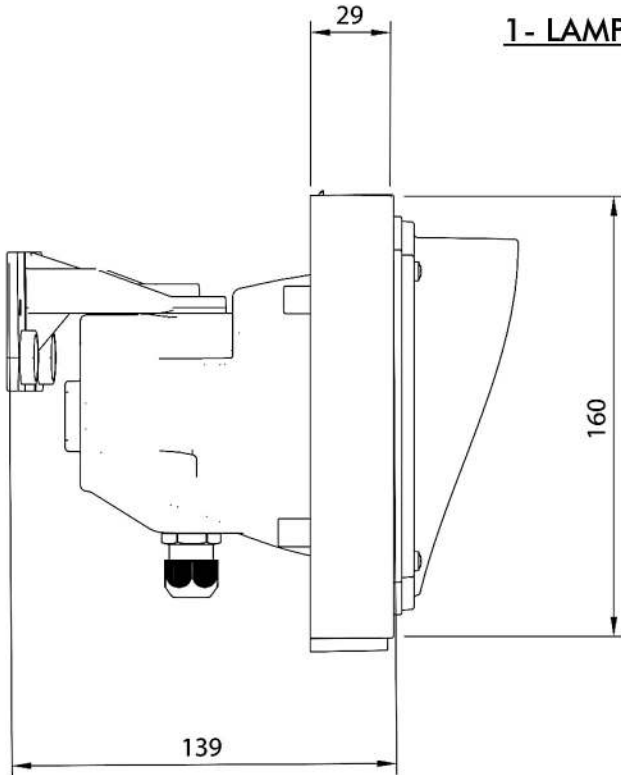

V11.23

»SEMAFORO NEGRO 1 LUZ LED 120Ø R-V IP65 24V MARCA STAGNOLI
 MOD.APOLLO 1.

EXTERNAL USE

ROTATABLE AT 130°

EASY TO INSTALL

ANTI-VANDALIC

Product	Code	Power supply V	Power W	Color	Number of lights	Brightness Lx	Working Temperature C°	Number of LED's by color	Ø Lens mm	Protection IP	Weight Kg	Pallet pcs.
	ASFR	24V ac/dc	1,5W		1	35Lx (±5)	-20+ +55+	18	120	65	0.60	144
	ASFG											
	ASFV											
	ASFR230	230V ac	3W		1	35Lx (±5)	-20+ +55+	18	120	65	0.60	144
	ASFG230											
	ASFV230											
	ASF36L1RV	24V ac/dc	1,5W		1	35Lx (±5)	-20+ +55+	18	120	65	0.60	144
	ASF36L1RV230	230V ac	3W									
	ASFRV	24V ac/dc	1,5W		2	35Lx (±5)	-20+ +55+	18	120	65	0.60	48
	ASFRV230	230V ac	3W									

BULK SIZE AND PALLET

V11.23

»SEMAFORO NEGRO 1 LUZ LED 120Ø R-V IP65 24V MARCA STAGNOLI
MOD.APOLLO 1.

SIZE AND BULK
1- LAMPS TRAFFIC LIGHT

FIELDS OF APPLICATION

AIRPORT

LOGISTICS

CONSTRUCTION SITES