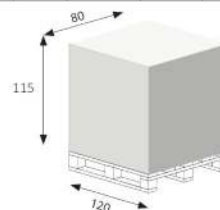

BULK SIZE AND PALLET

V11.23

»SEMAFORO NEGRO 1 LUZ LED 120Ø R-V IP65 24V MARCA STAGNOLI
MOD.APOLLO 1.

SIZE AND BULK
1- LAMPS TRAFFIC LIGHT

FIELDS OF APPLICATION

AIRPORT

LOGISTICS

CONSTRUCTION SITES