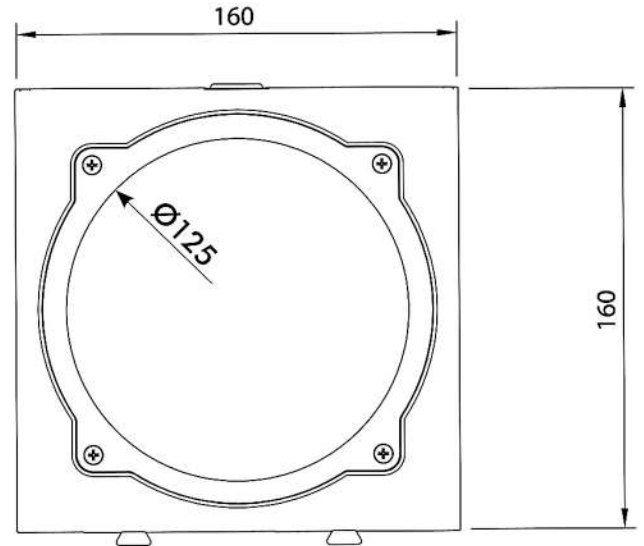

V11.23

»SEMAFORO NEGRO 1 LUZ LED 120Ø R-V IP65 24V MARCA STAGNOLI
 MOD.APOLLO 1.

EXTERNAL USE

ROTATABLE AT 130°

EASY TO INSTALL

ANTI-VANDALIC

Product	Code	Power supply V	Power W	Color	Number of lights	Brightness Lx	Working Temperature C°	Number of LED's by color	Ø Lens mm	Protection IP	Weight Kg	Pallet pcs.
	ASFR	24V ac/dc	1,5W		1	35Lx (±5)	-20+ +55+	18	120	65	0.60	144
	ASFG											
	ASFV											
	ASFR230	230V ac	3W		1	35Lx (±5)	-20+ +55+	18	120	65	0.60	144
	ASFG230											
	ASFV230											
	ASF36L1RV	24V ac/dc	1,5W		1	35Lx (±5)	-20+ +55+	18	120	65	0.60	144
	ASF36L1RV230	230V ac	3W									
	ASFRV	24V ac/dc	1,5W		2	35Lx (±5)	-20+ +55+	18	120	65	0.60	48
	ASFRV230	230V ac	3W									

BULK SIZE AND PALLET

V11.23

»SEMAFORO NEGRO 1 LUZ LED 120Ø R-V IP65 24V MARCA STAGNOLI
MOD.APOLLO 1.

SIZE AND BULK
1- LAMPS TRAFFIC LIGHT

FIELDS OF APPLICATION

AIRPORT

LOGISTICS

CONSTRUCTION SITES

Conversion kit for allowing use of Apollo traffic lights from 24V to 230V.

AMPS

Pair of brackets for hooking the traffic light onto the pole.

APS

Galvanized pole (Ø 60mm) for traffic light support, length 3m.