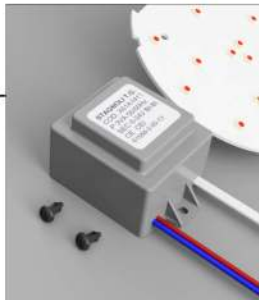

»SEMAFORO NEGRO 1 LUZ LED 120Ø R-V IP65 24V MARCA STAGNOLI
MOD.APOLLO 1.

CÓDIGO	SKU	MODELO	DESCRIPCIÓN
LS-00102-00	ASFG	APOLLO 1	SEMAFORO NGO 1 LUZ LED 120Ø A IP65 24V
LS-00103-00	ASF36L1RV	APOLLO 1 INT	SEMAFORO NGO 1 LUZ LED 120Ø INT R-V IP65
LS-00104-00	ASFRV	APOLLO 2	SEMAFORO NGO 2 LUCES LED 120Ø A IP65 24V

MODULARITY OF BODIES

The clips placed below the traffic light allow for easy modulation of the traffic light, from 2 to 3 bodies.

CHANNEL CLIP

for hiding the cable and prevent its visibility.

ACCESSORIES

ASFK230

Conversion kit for allowing use of Apollo traffic lights from 24V to 230V.

AMPS

Pair of brackets for hooking the traffic light onto the pole.

APS

Galvanized pole (Ø 60mm) for traffic light support, length 3m.