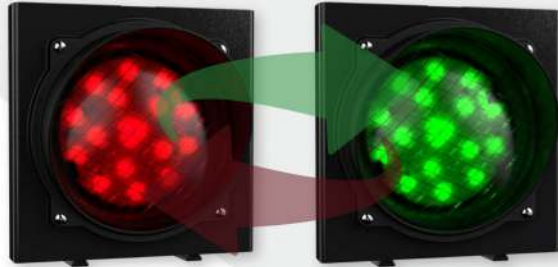

»SEMAFORO NEGRO 1 LUZ LED 120Ø R-V IP65 24V MARCA STAGNOLI
MOD.APOLLO 1.

CÓDIGO	SKU	MODELO	DESCRIPCIÓN
LS-00102-00	ASFG	APOLLO 1	SEMAFORO NGO 1 LUZ LED 120Ø A IP65 24V
LS-00103-00	ASF36L1RV	APOLLO 1 INT	SEMAFORO NGO 1 LUZ LED 120Ø INT R-V IP65
LS-00104-00	ASFRV	APOLLO 2	SEMAFORO NGO 2 LUCES LED 120Ø A IP65 24V

V11.23

»SEMAFORO NEGRO 1 LUZ LED 120Ø R-V IP65 24V MARCA STAGNOLI
 MOD.APOLLO 1.

EXTERNAL USE

ROTATABLE AT 130°

EASY TO INSTALL

ANTI-VANDALIC

Product	Code	Power supply V	Power W	Color	Number of lights	Brightness Lx	Working Temperature C°	Number of LED's by color	Ø Lens mm	Protection IP	Weight Kg	Pallet pcs.
	ASFR	24V ac/dc	1,5W		1	35Lx (±5)	-20+ +55+	18	120	65	0.60	144
	ASFG											
	ASFV											
	ASFR230	230V ac	3W		1	35Lx (±5)	-20+ +55+	18	120	65	0.60	144
	ASFG230											
	ASFV230											
	ASF36L1RV	24V ac/dc	1,5W		1	35Lx (±5)	-20+ +55+	18	120	65	0.60	144
	ASF36L1RV230	230V ac	3W									
	ASFRV	24V ac/dc	1,5W		2	35Lx (±5)	-20+ +55+	18	120	65	0.60	48
	ASFRV230	230V ac	3W									

V11.23

»SEMAFORO NEGRO 1 LUZ LED 120Ø R-V IP65 24V MARCA STAGNOLI
 MOD.APOLLO 1.

TWIN COLOR
TRAFFIC LIGHT
CODE: ASF36L1RV
ASF36L1RV230
 Double coloring
 (Red-green) in one body with
36 LEDs (18+18) integrated.

MODULARITY OF BODIES

The clips placed below the traffic light allow for easy modulation of the traffic light, from 2 to 3 bodies.

CHANNEL CLIP

for hiding the cable and prevent its visibility.

ACCESSORIES

ASFK230